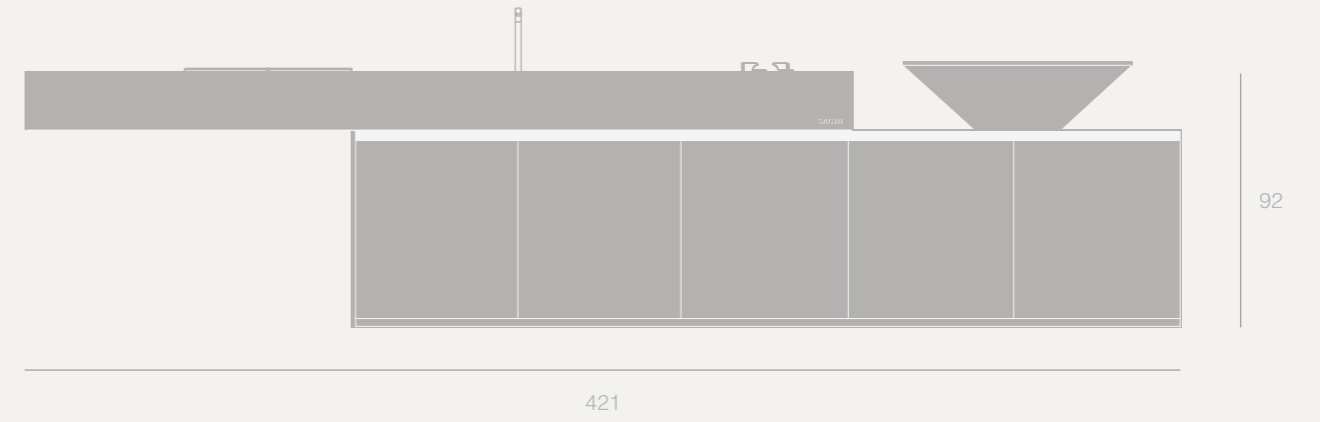

Unit Range

Range of 3 to 7 modules.

Dimensions: Height 92cm, Width 63.5cm. Each module are 60cm of length.

See appliances in pricelist.

24/29

85/120

Wood Barbecue

Smart and sophisticated, Wood Barbecue makes a bold statement in any outdoor setting. Light it up, and it turns every outdoor event into a special occasion. Constructed from rugged steel with a Black coating or corten steel. Available in 85cm and 120cm sizes.

Unit Range

Range of 3 to 7 modules.

Dimensions: Height 92cm, Width 63.5cm. Each module are 60cm of length.

See appliances in pricelist.

M2

Collections

Design: Hugo Lourenço

Purity and Essentiality