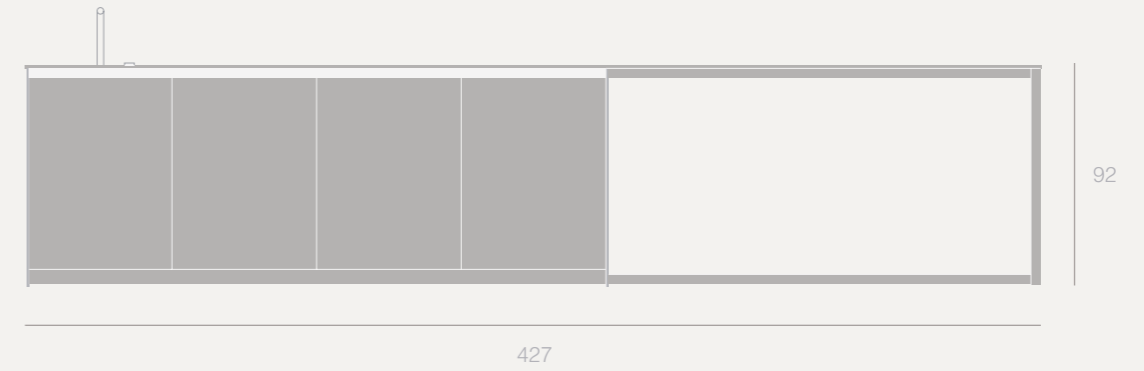

Unit Range

Range of 3 to 10 modules.

Dimensions: Height 91cm, Width 95cm. Each module are 600mm of length.

See appliances in pricelist.