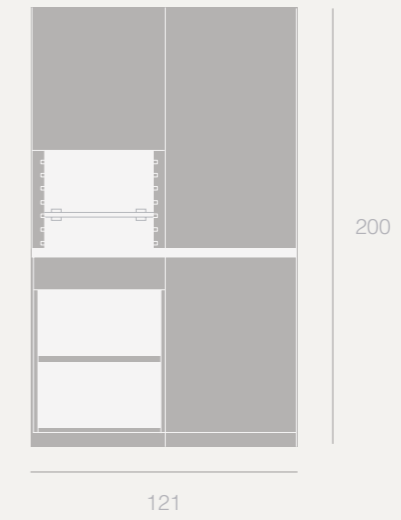

Tall Module with
Left/Right door open