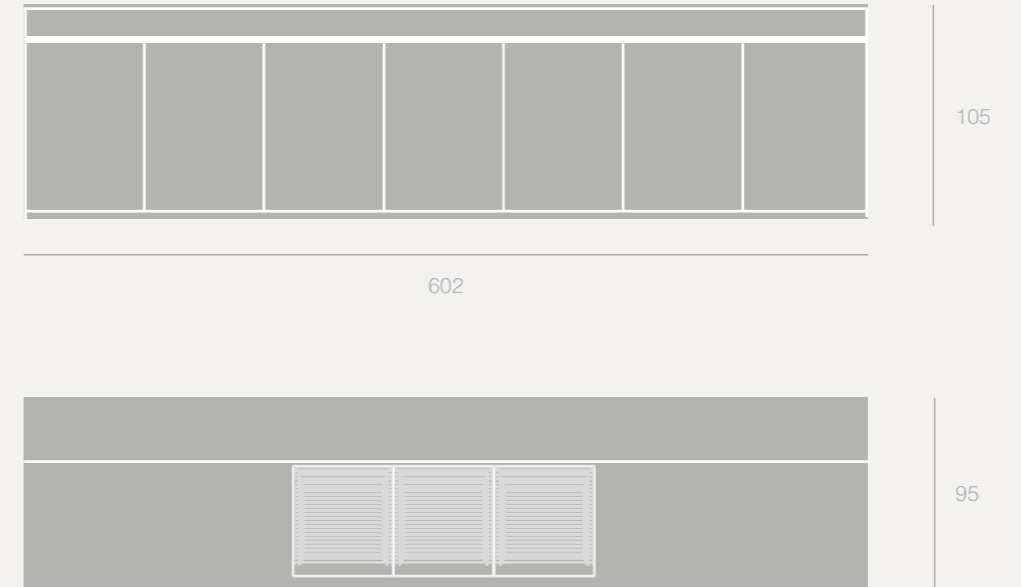

Tall Module with
Left/Right door open

Tall Module with
Pull Out drawer

Charcoal
Module

M2 bar with three charcoal barbecue and naxus bar stools

M2 bar with naxus bar stools

M2 Collection

M2 kitchens are the modular solution that allows the creation of any configuration. Each module can be built with predefined units of your choice. Build Island, wall or bar modules.

Unit Range

Range of 3 to 10 modules.

Dimensions: Height 105cm, Width 63.5cm. Each module are 60cm of length.

See appliances in pricelist.

Cabinet with left/right door

Cabinet with pull out drawer

Cabinet with two drawers