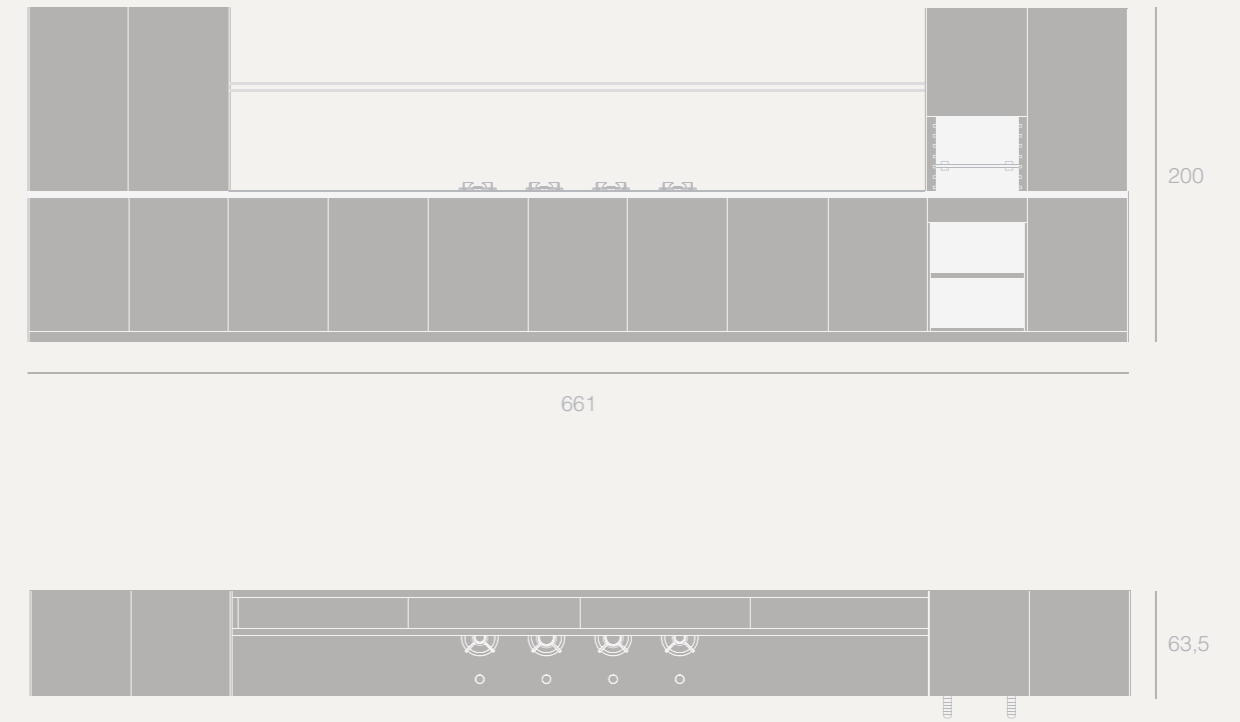

Unit Range

Range of 3 to 10 modules.

Dimensions: Height 91cm, Width 95cm. Each module are 600mm of length.

See appliances in pricelist.

Cabinet with left/right door

Cabinet with pull out drawer

Cabinet with two drawers

Unit Range

Range of 3 to 10 modules.

Dimensions: Height 91cm, Width 63.5cm. Each module are 60cm of length.

See appliances in pricelist.

Cabinet with left/right door

Cabinet with pull out drawer

Cabinet with two drawers