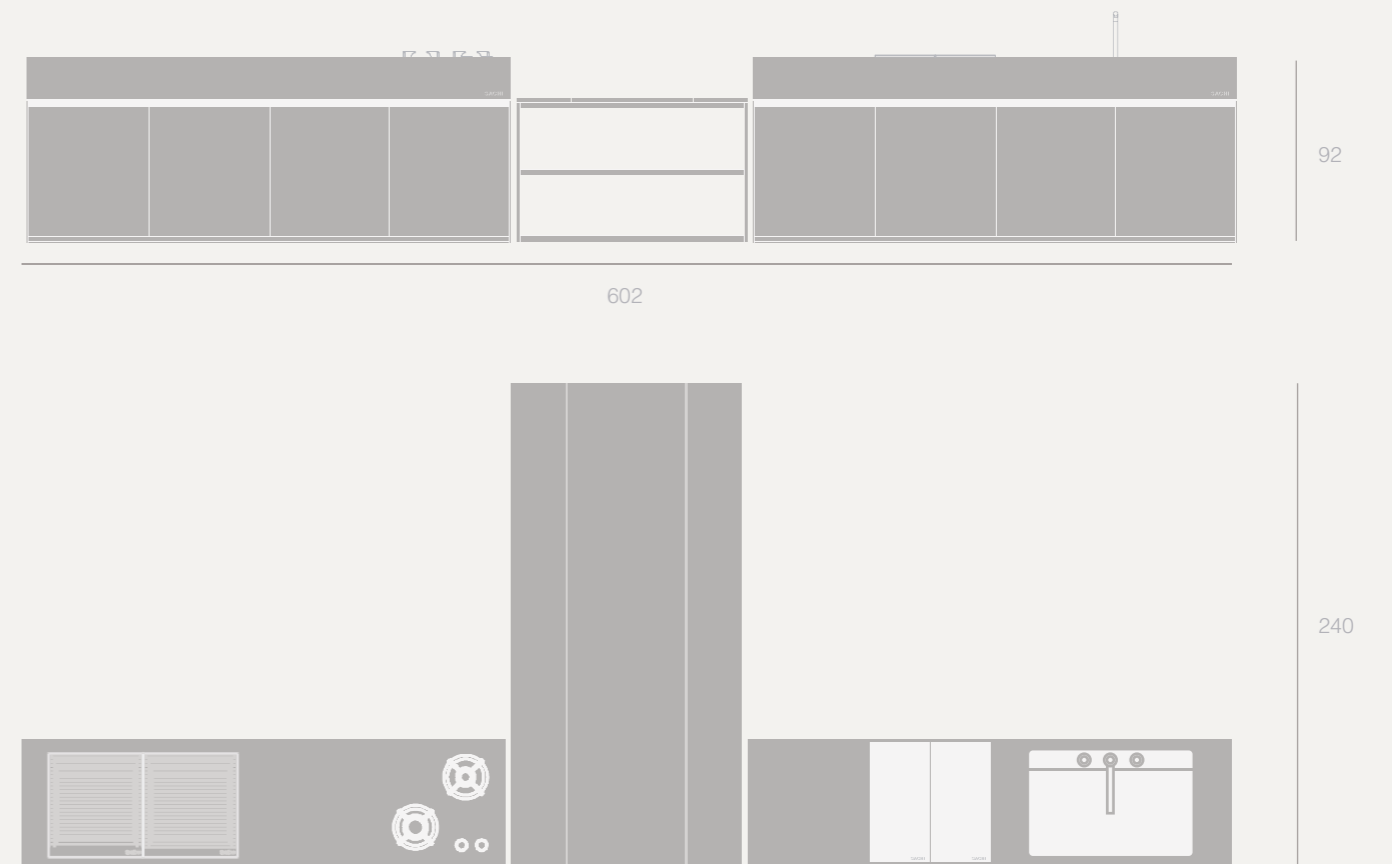

Sachi M1 kitchen is made up of three elements. The workbench, the worktop modules and the cabinets. It's possible to choose between wall mounted or free standing and decide the dimension between 3-8 Modules.

Unit Range

Range of 3 to 7 modules.

Dimensions: Height 92cm, Width 63.5cm. Each module are 60cm of length.

See appliances in pricelist.

24/29

85/120

Wood Barbecue

Smart and sophisticated, Wood Barbecue makes a bold statement in any outdoor setting. Light it up, and it turns every outdoor event into a special occasion. Constructed from rugged steel with a Black coating or corten steel. Available in 85cm and 120cm sizes.

Unit Range

Range of 3 to 7 modules.

Dimensions: Height 92cm, Width 63.5cm. Each module are 60cm of length.

See appliances in pricelist.

M2

Collections

Design: Hugo Lourenço

Purity and Essentiality

Unit Range

Range of 3 to 10 modules.

Dimensions: Height 91cm, Width 63.5cm. Each module are 60cm of length.

See appliances in pricelist.

Cabinet with left/right door

Cabinet with pull out drawer

Cabinet with two drawers