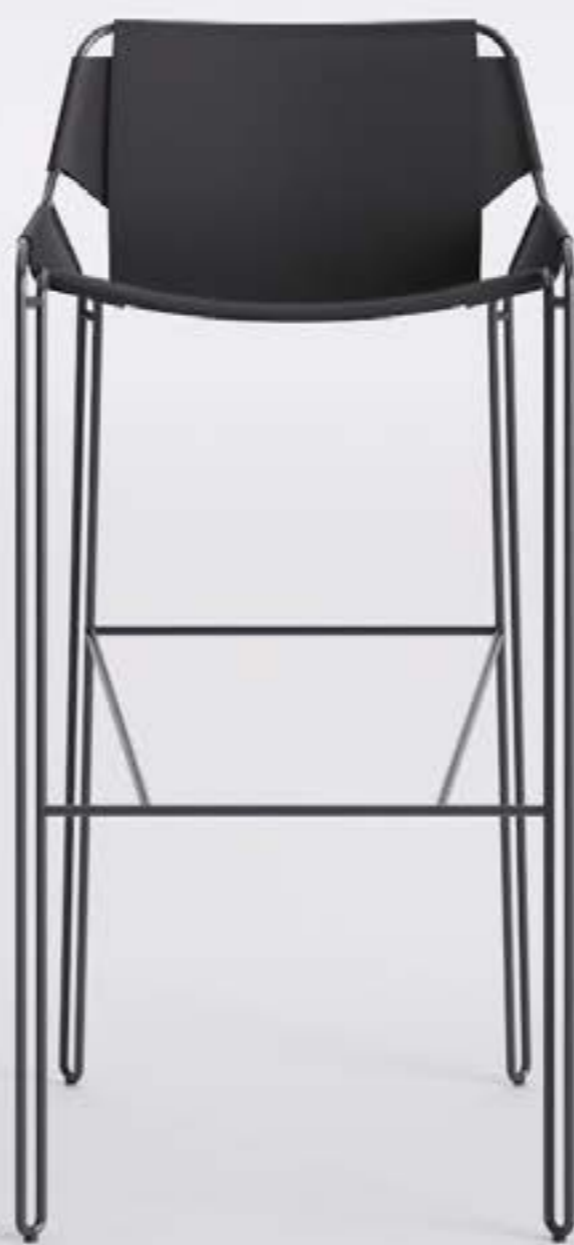

Structure made by rod

Seat in high quality rope

SACHI

www.sachi.pt

Sachi Premium Outdoor Furniture, Lda
Pq. Empresarial Quimiparques, 69
3860-680 Estarreja

Tel.: +351 234 871 343
Fax: +351 234 871 364
email.: info@sachi.pt