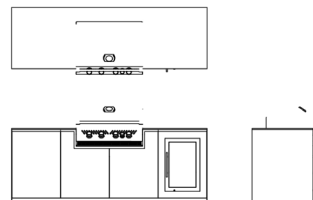

Height 917mm | Width 1800mm | Depth 750mm

M2.ECN.1800.F

Accessories
Gas Barbecue
Fridge

M2.ECN.1800.GBF

Accessories
Gas Barbecue
Fridge

Height 917mm | Width 2400mm | Depth 750mm

M2.ECN.2400.GBF

Accessories
Gas Barbecue
Fridge