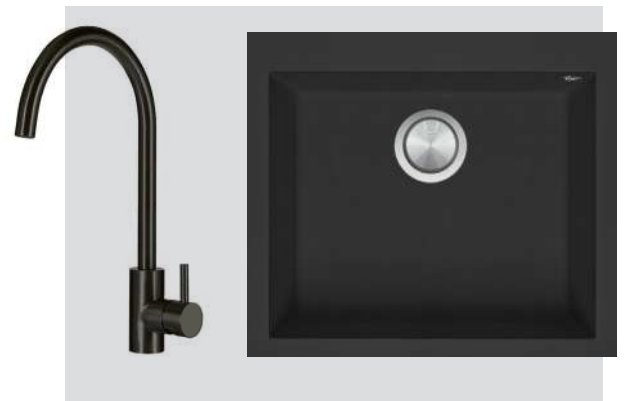

Italian Sink and Tap

Barazza kitchen sinks and taps, characterized by an evolved aesthetic sense and absolute ergonomic design, offer great functionality. The sinks, equipped with very large and capacious bowls, are made of thick AISI 304 stainless steel, which is completely recyclable, resistant to corrosion, unalterable over time and highly hygienic.